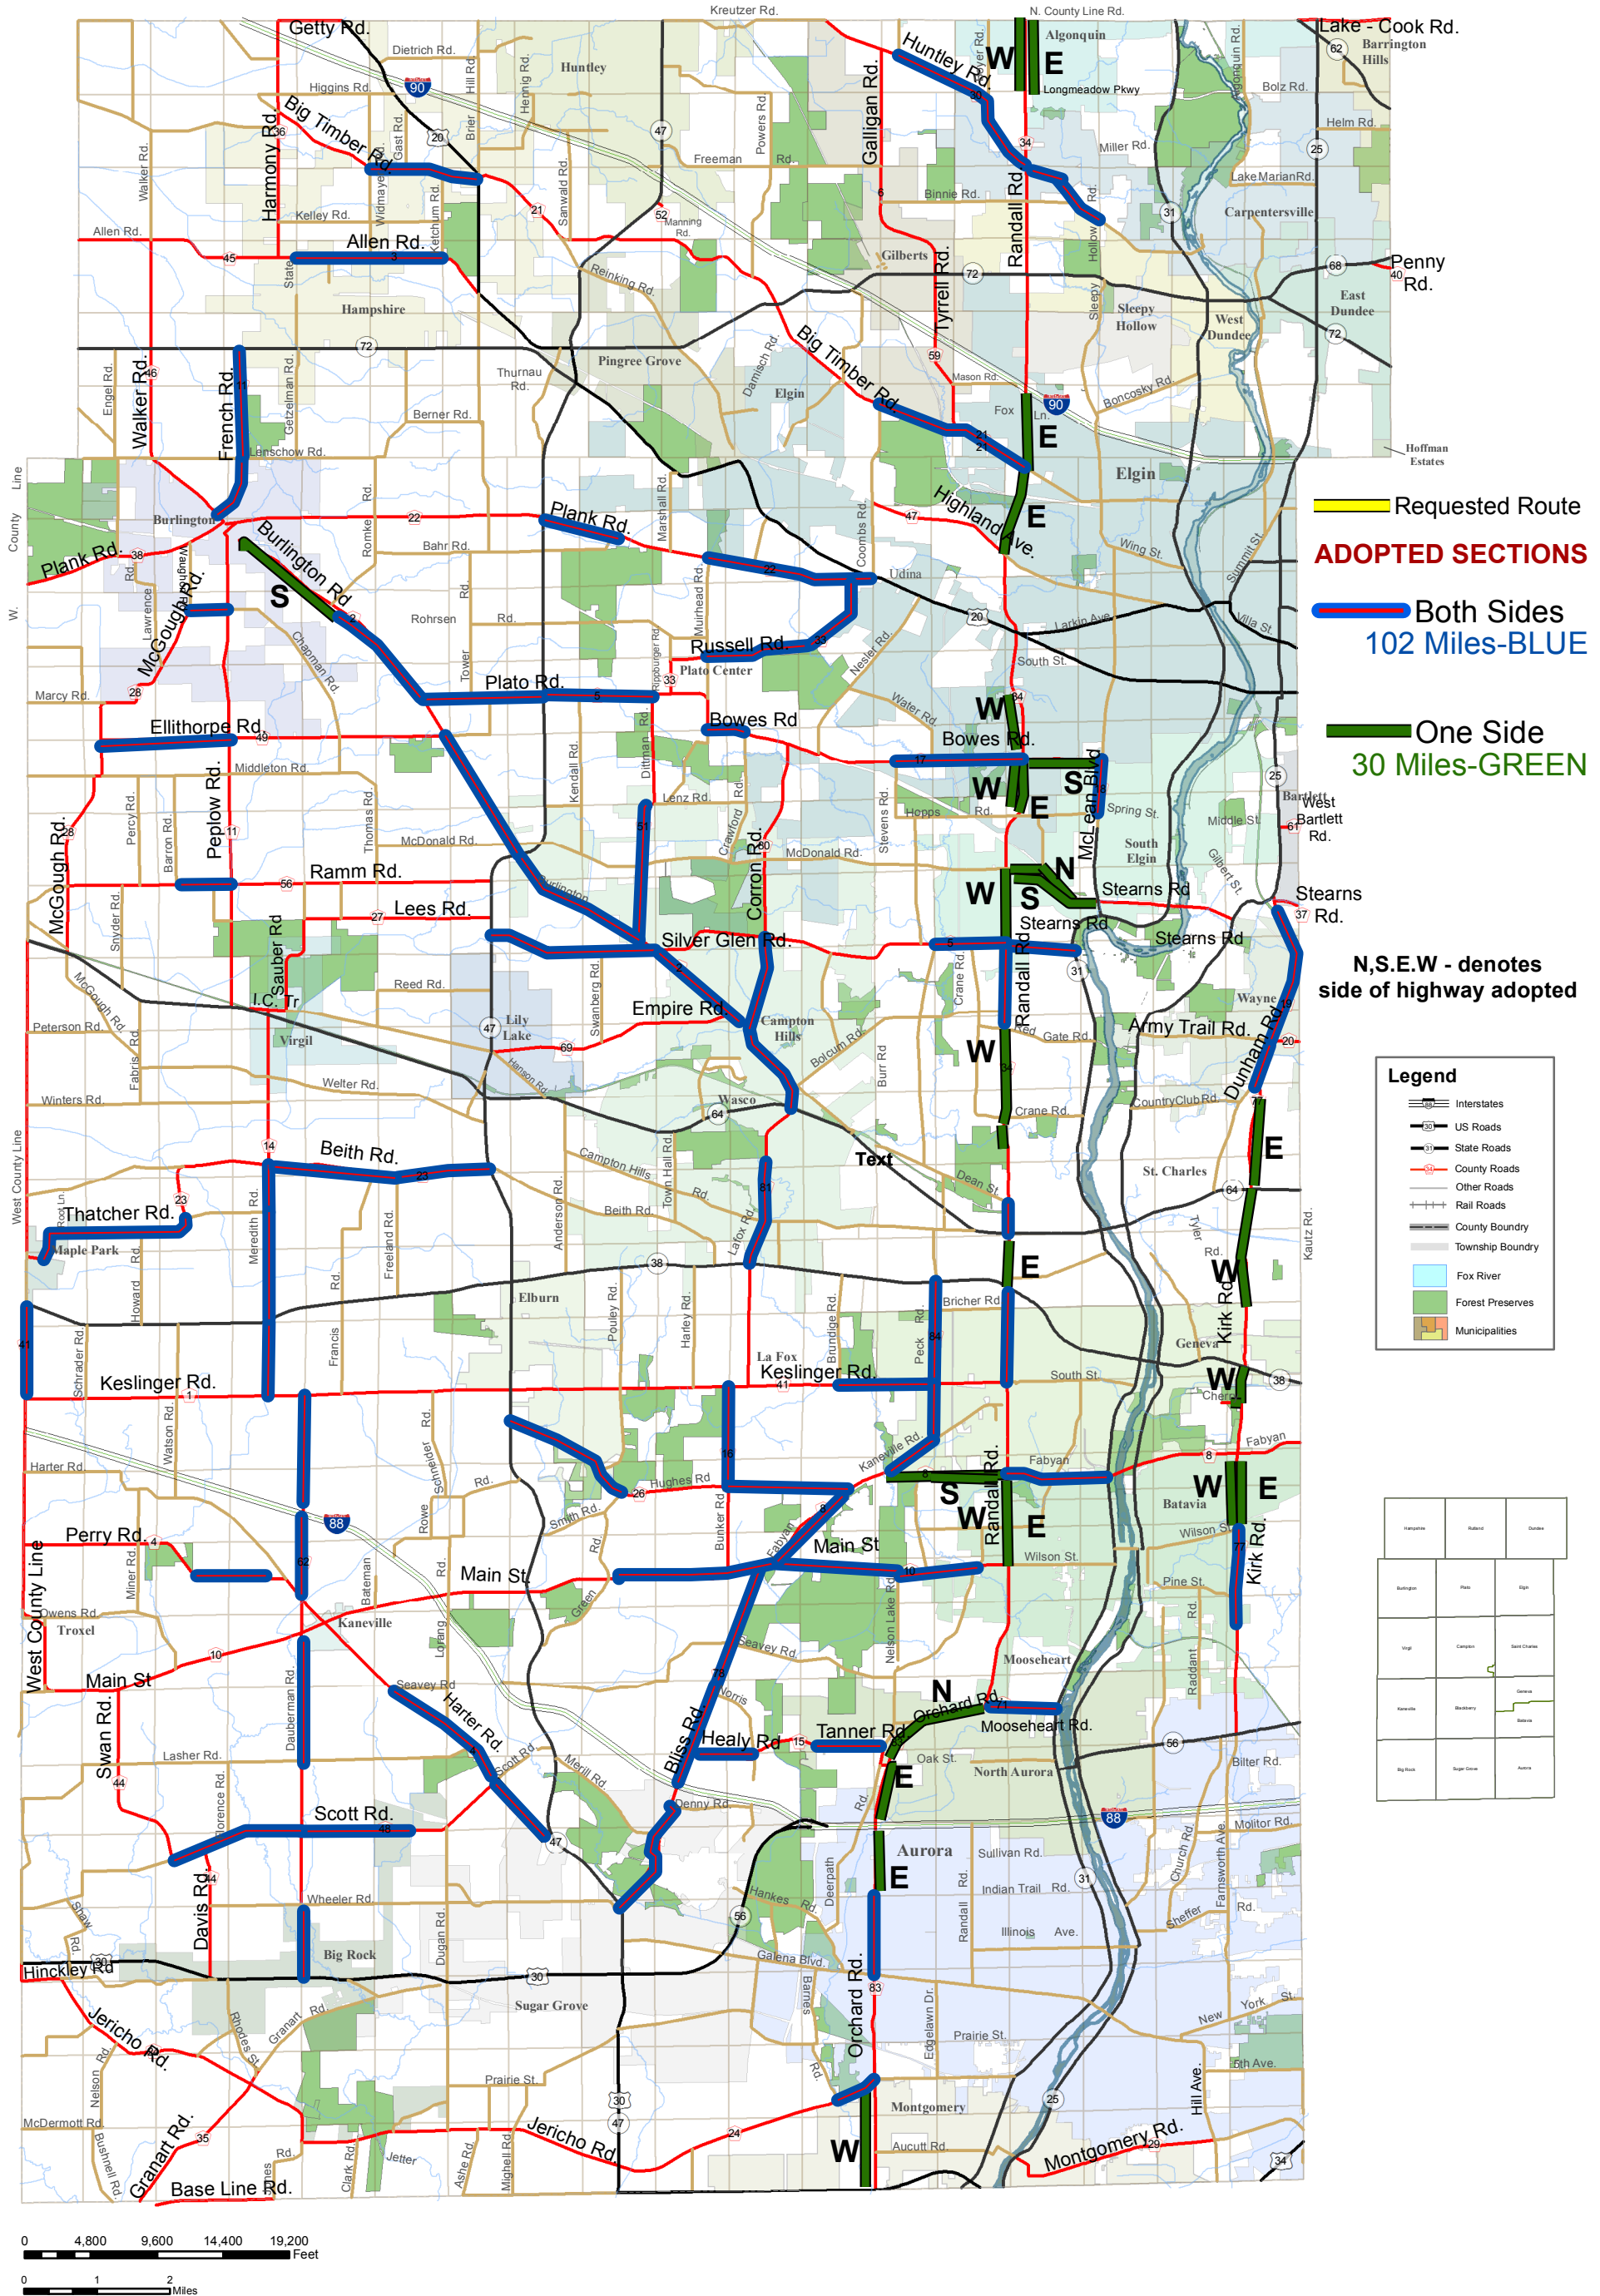

KANE COUNTY ADOPT-A-HIGHWAY

Routes in Use

New Members will be restricted to one side of 4 Lane Routes
Renewing Members will have to choose a side of 4 Lane Routes